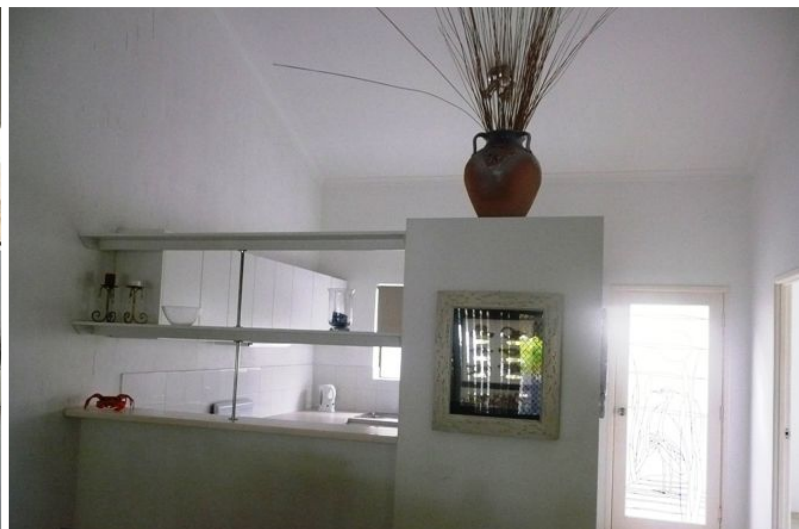

## Walk to the River

**NOOSAVILLE 2/ 16 HILTON TERRACE**

2 1 1 N

Fully Furnished 2 bedroom, 1 bathroom unit features cathedral ceilings, large kitchen, grassed courtyard. Garden maintenance is included in the rent, single carport, Close to river and shops. No Pets. Available Now - Break Lease.